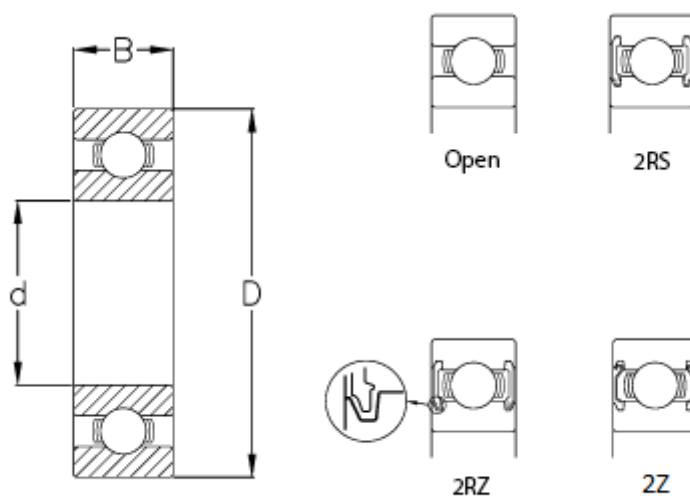

Data Sheet

Article number: 57960302501707

Description: CeramicSpeed hybrid bearing Insulate sealed
6305-2RS/CSB

Measures

B	= 17
Ball grade	= 5
C (KN)	= 20.8
C0	= 11.2
d	= 25
D	= 62
Max rpm.	= 7500
Type	= 6305